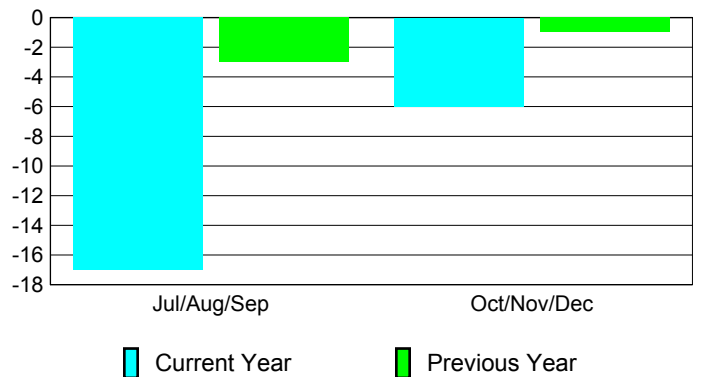

Comparison of Membership Gain/Loss

Current Year Compared to the Previous Year