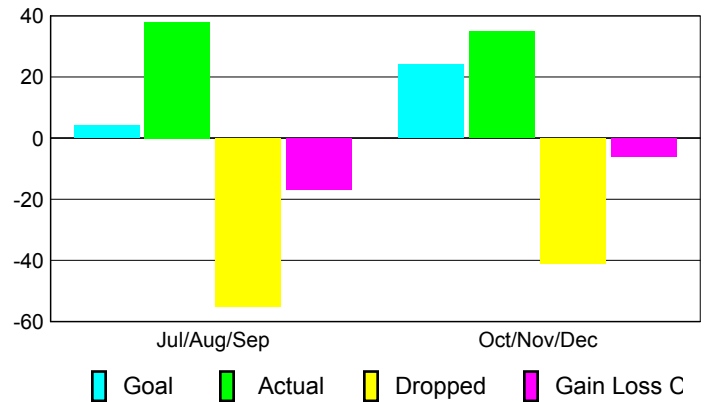

Membership Results 2010-2011

Goal, New, Dropped, Gain/Loss